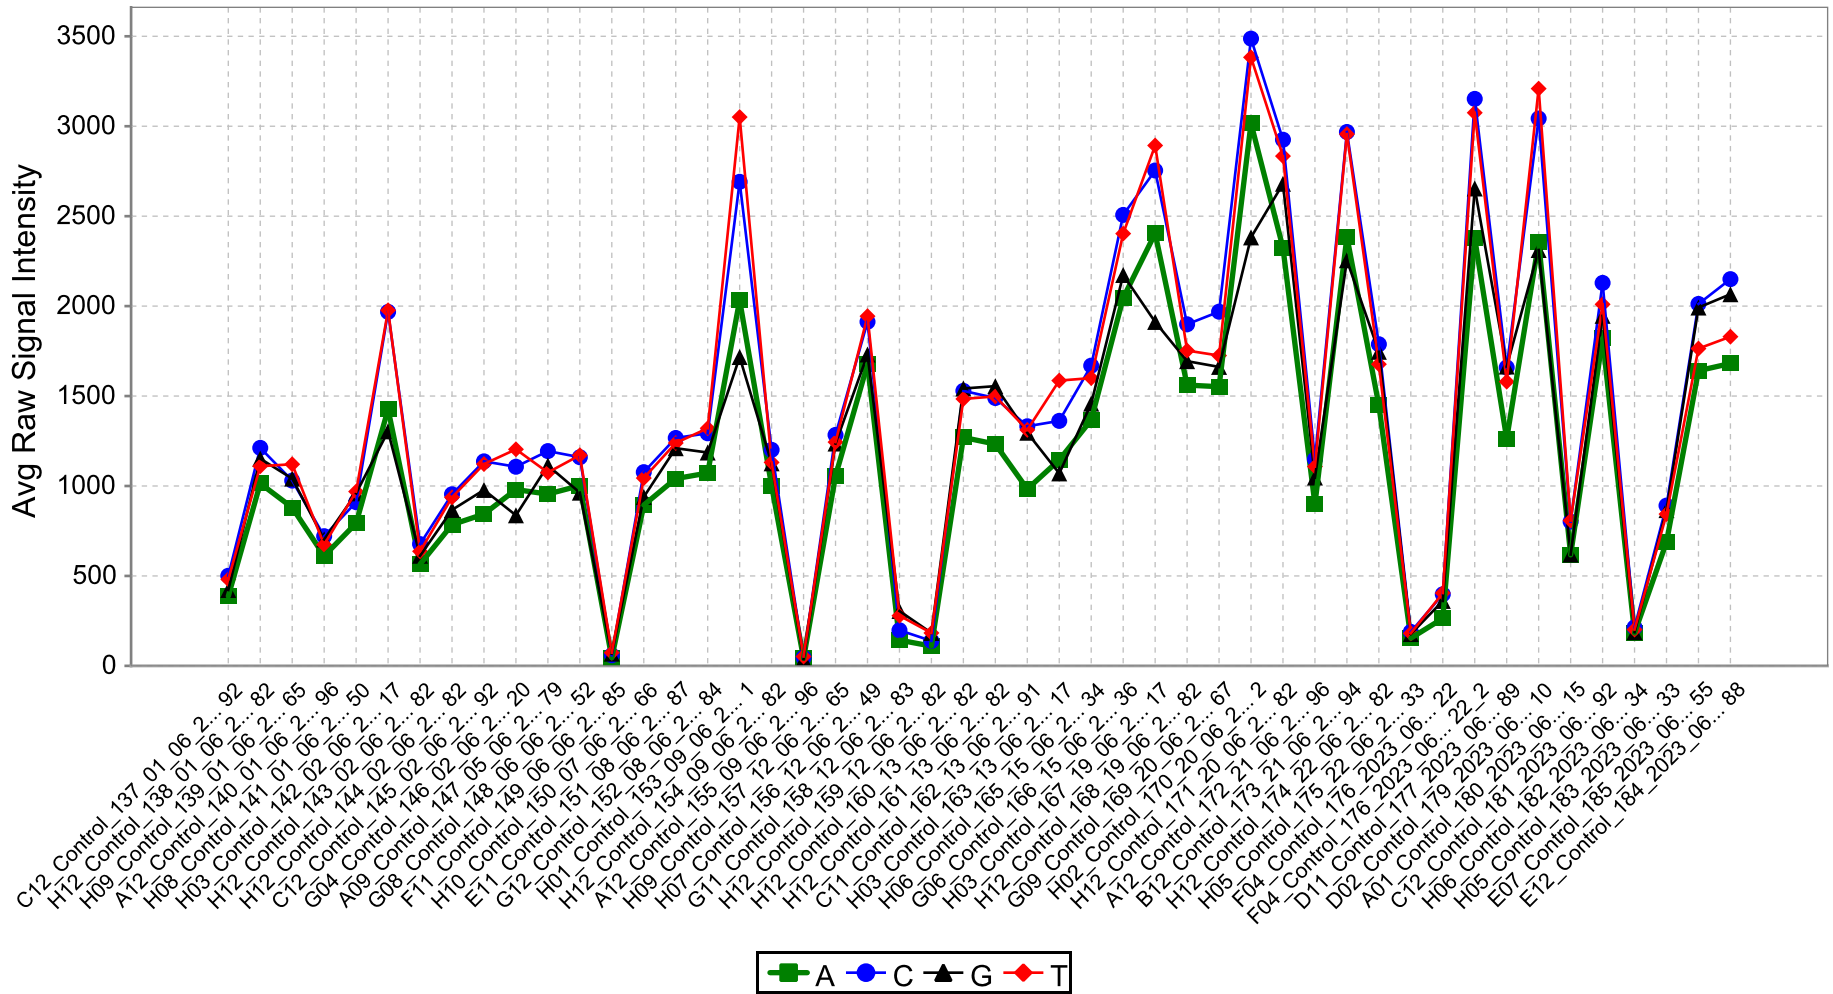

Signal Strength Report

Average Raw Signal Strength is the average relative fluorescent unit (rfu) for each dye
Signal : N = 49, Range = 38 - 3487, Median = 1179, Mean = 1295, StandardDev = 810

Signal Strength Report

Average Raw Signal Strength is the average relative fluorescent unit (rfu) for each dye
Signal : N = 49, Range = 38 - 3487, Median = 1179, Mean = 1295, StandardDev = 810