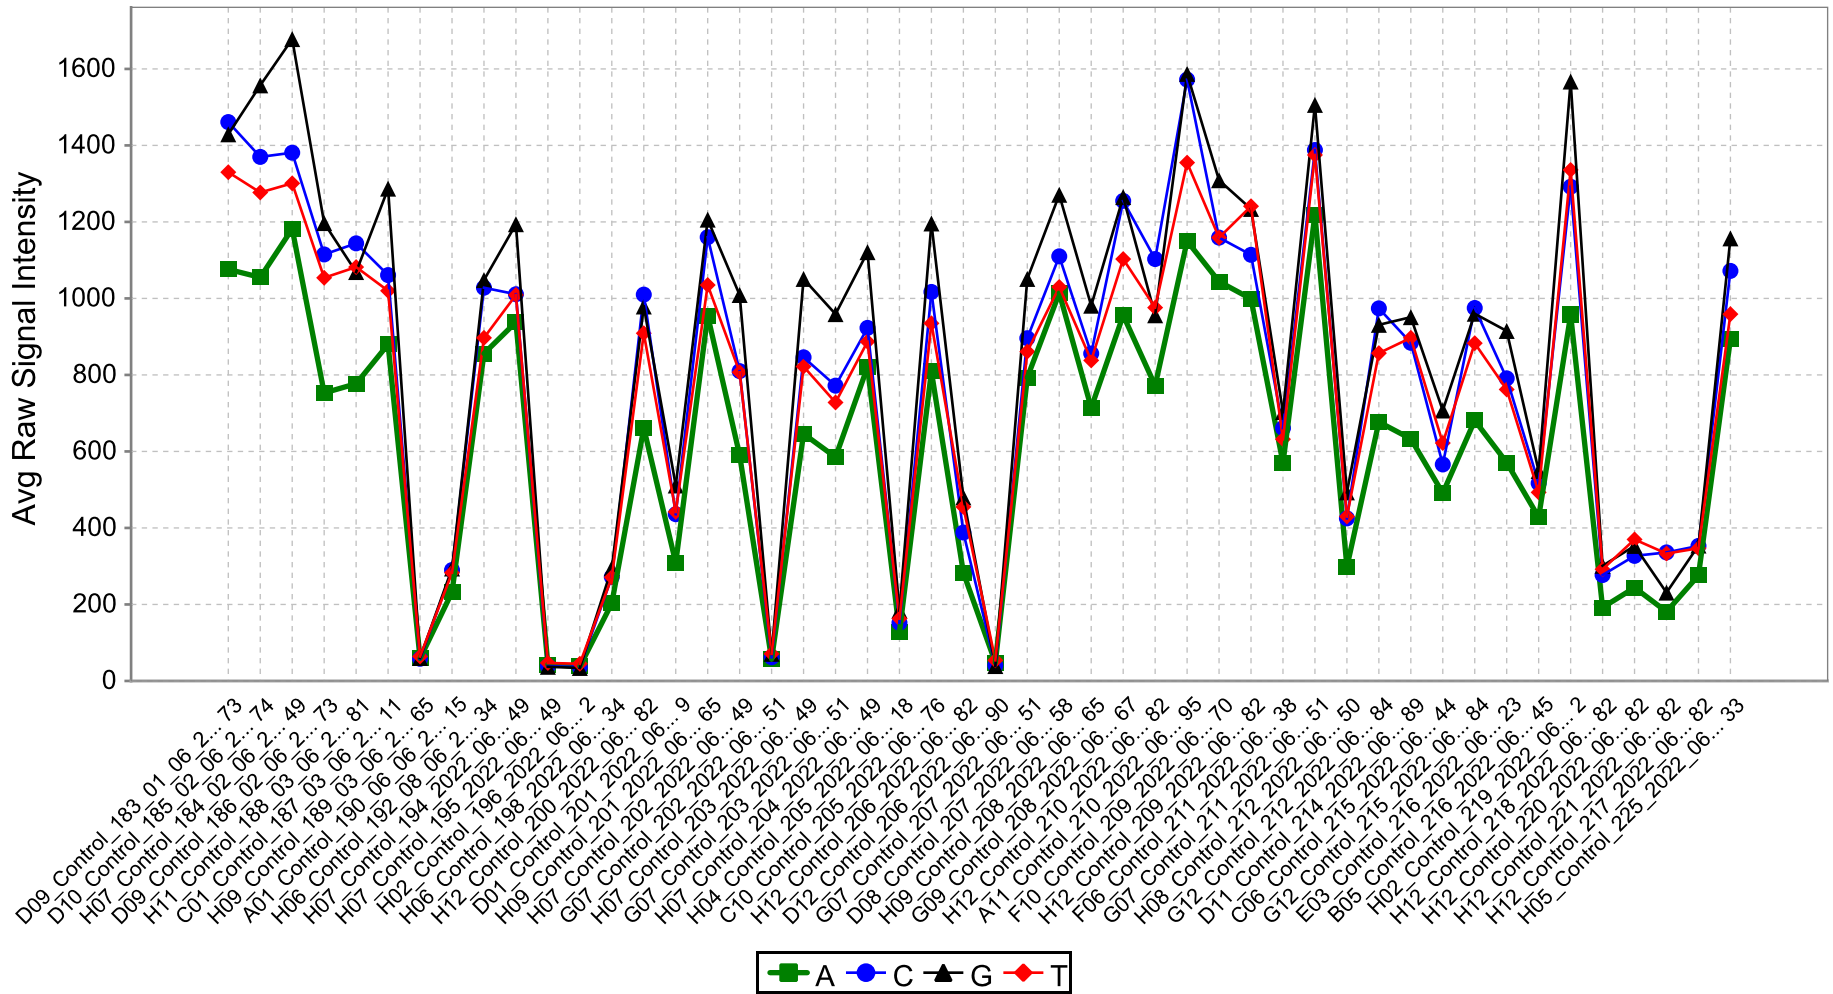

## Signal Strength Report

Average Raw Signal Strength is the average relative fluorescent unit (rfu) for each dye  
Signal : N = 61, Range = 34 - 1678, Median = 851, Mean = 747, StandardDev = 433