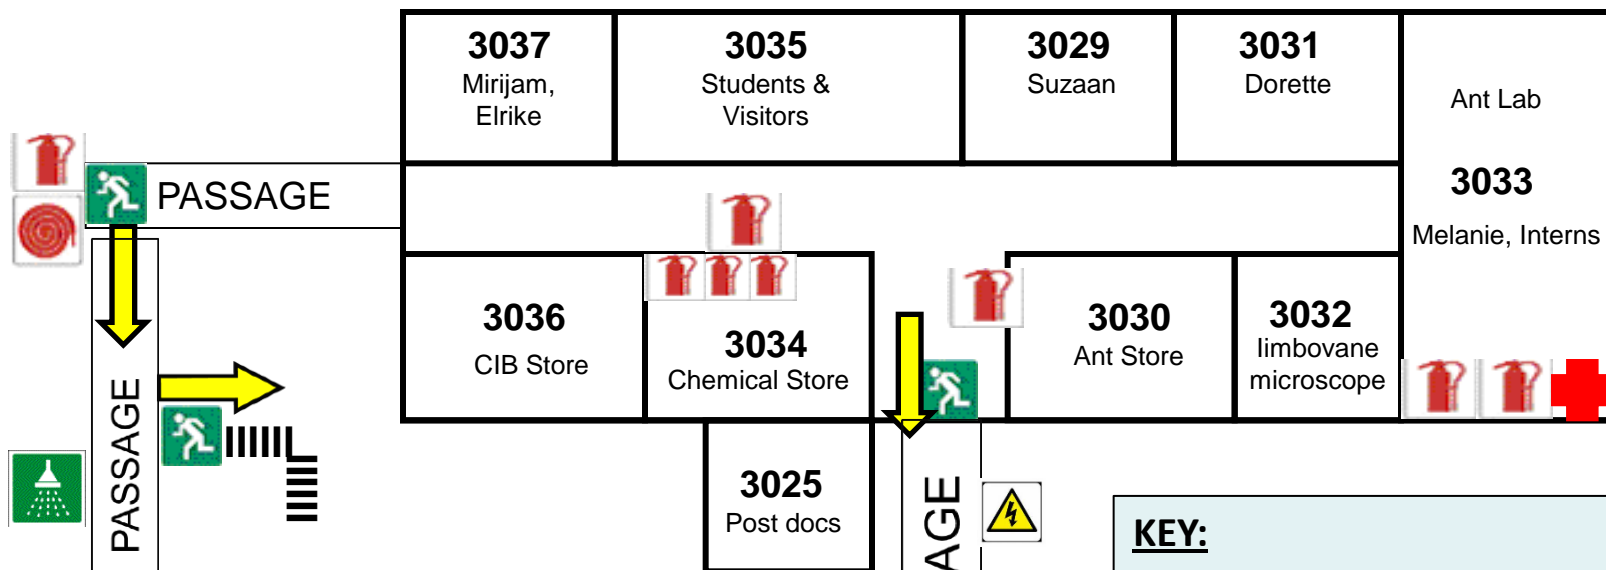

C-I-B hub and second/third floor

KEY:

- Fire Extinguisher 
- Fire Hose 
- First Aid Kit 
- Emergency Exit 
- Emergency Shower 
- Electrical switch board 
- Water shut off Tap 

Scroll down for other floors

limbovane and third/fourth floor offices

Scroll up for other floors

KEY:

Fire Extinguisher

Fire Hose

First Aid Kit

Emergency Exit

Emergency Shower

Electrical switch board

Water shut off Tap