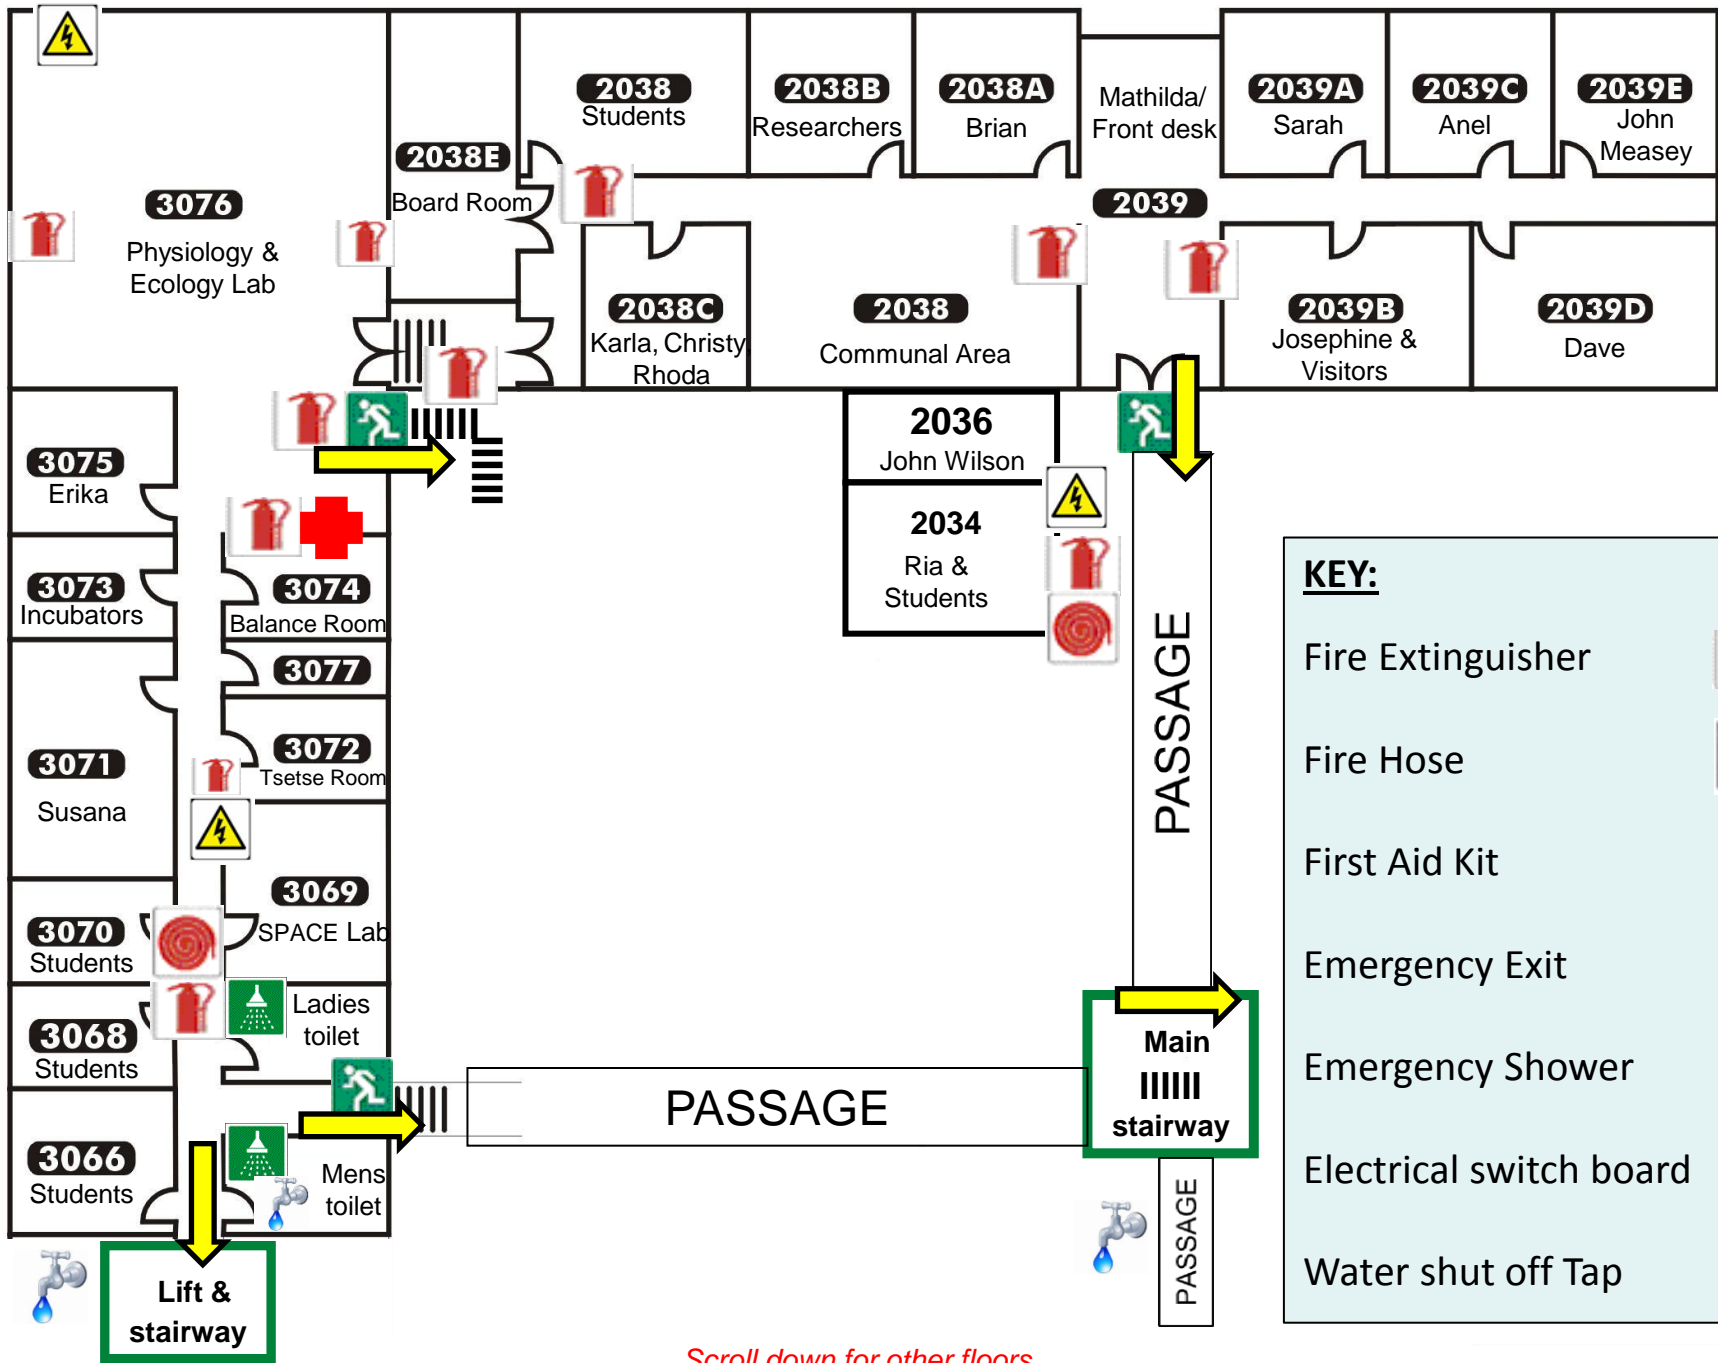

C-I-B hub and second/third floor

KEY:

- Fire Extinguisher 
- Fire Hose 
- First Aid Kit 
- Emergency Exit 
- Emergency Shower 
- Electrical switch board 
- Water shut off Tap 

Scroll down for other floors

limbovane and third/fourth floor offices

Scroll up for other floors

KEY:

Fire Extinguisher

Fire Hose

First Aid Kit

Emergency Exit

Emergency Shower

Electrical switch board

Water shut off Tap