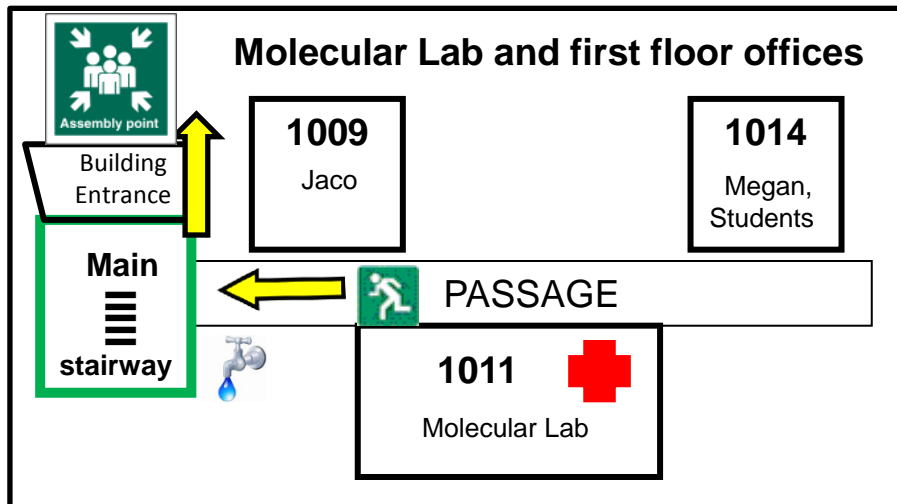

C-I-B hub and second/third floor

KEY:

- Fire Extinguisher 
- Fire Hose 
- First Aid Kit 
- Emergency Exit 
- Emergency Shower 
- Electrical switch board 
- Water shut off Tap 

Scroll down for other floors

limbovane and third/fourth floor offices

Scroll up for other floors

KEY:

Fire Extinguisher

Fire Hose

First Aid Kit

Emergency Exit

Emergency Shower

Electrical switch board

Water shut off Tap