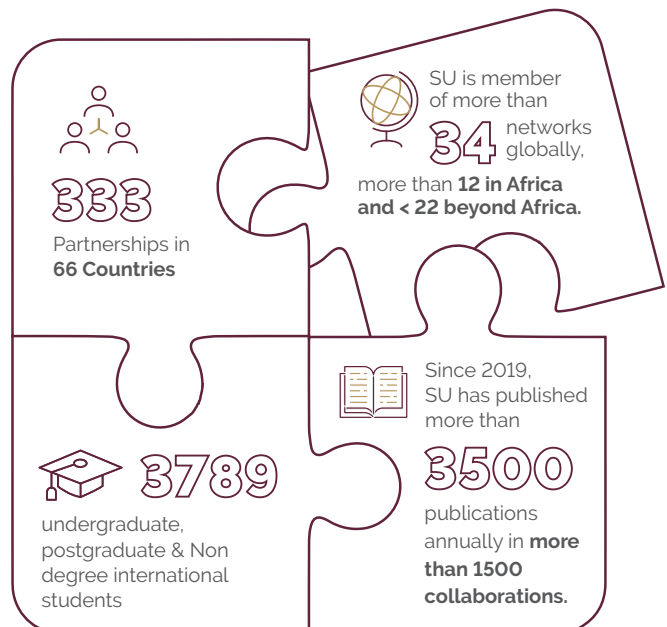

Internationalisation at SU