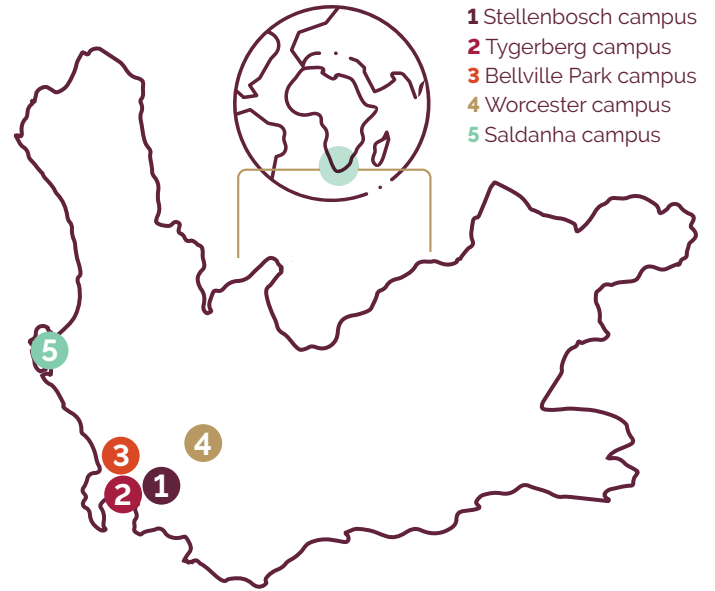

Study at Stellenbosch University

In terms of Vision 2040, Stellenbosch University (SU) aims to be Africa's leading research-intensive university, globally recognised as excellent, inclusive, and innovative, where we advance knowledge in service of society.

Our Story

Starting out in 1918 in the historic oak-lined town of Stellenbosch, SU had four faculties (Arts, Science, Education, and Agriculture), 503 students and 40 lecturing staff. Since then, we have grown into a vibrant and cosmopolitan community of more than 32 000 students and nearly 3 500 academic and support services staff spread over ten faculties and five campuses. Our undergraduate and postgraduate student community includes over 3 000 international students from 100 countries.

Our Campuses

Our central campus in the picturesque town of Stellenbosch is home to eight of our ten faculties. Our Faculty of Medicine and Health Sciences, in turn, is situated on Tygerberg campus, next to the Tygerberg academic hospital in the Cape Town metro. The Ukwanda Rural Clinical School in the town of Worcester, some 120 km from Cape Town, also offers our Tygerberg students an opportunity to gain first-hand experience of health services delivery on a rural platform. SU's Faculty of Military Science – the only one of its kind in South Africa, and one of only two in Africa – operates from the West Coast town of Saldanha. Finally, Bellville Park campus houses our triple-accredited Stellenbosch Business School.

In 2023 **SU Launch a world-class biomedical research facility in Africa, for Africa**. The BMRI houses more than 500 biomedical researchers and students, including some of the **world's foremost scientists** in the fields of bioinformatics, tuberculosis, neuroscience, and urology.