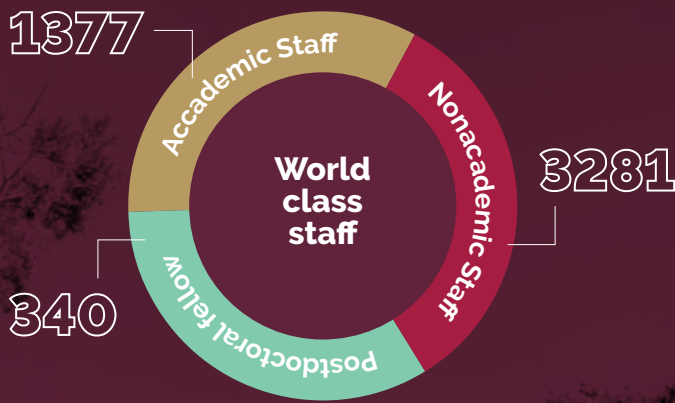

Our Story

Starting out in 1918 in the historic oak-lined town of Stellenbosch, SU had four faculties (Arts, Science, Education, and Agriculture), 503 students and 40 lecturing staff. Since then, we have grown into a vibrant and cosmopolitan community of more than 32 000 students and nearly 3 500 academic and support services staff spread over ten faculties and five campuses. Our undergraduate and postgraduate student community includes over 3 000 international students from 100 countries.

Internationalisation at SU

SU Rankings

251–300th
In the World University Rankings 2024*

283
in QS World University Rankings 2024*

2nd in Africa*

Faculties

- AgriSciences
- Arts and Social Sciences
- Economic and Management Sciences
- Education
- Engineering
- Law
- Medicine and Health Sciences
- Military Science
- Science
- Theology