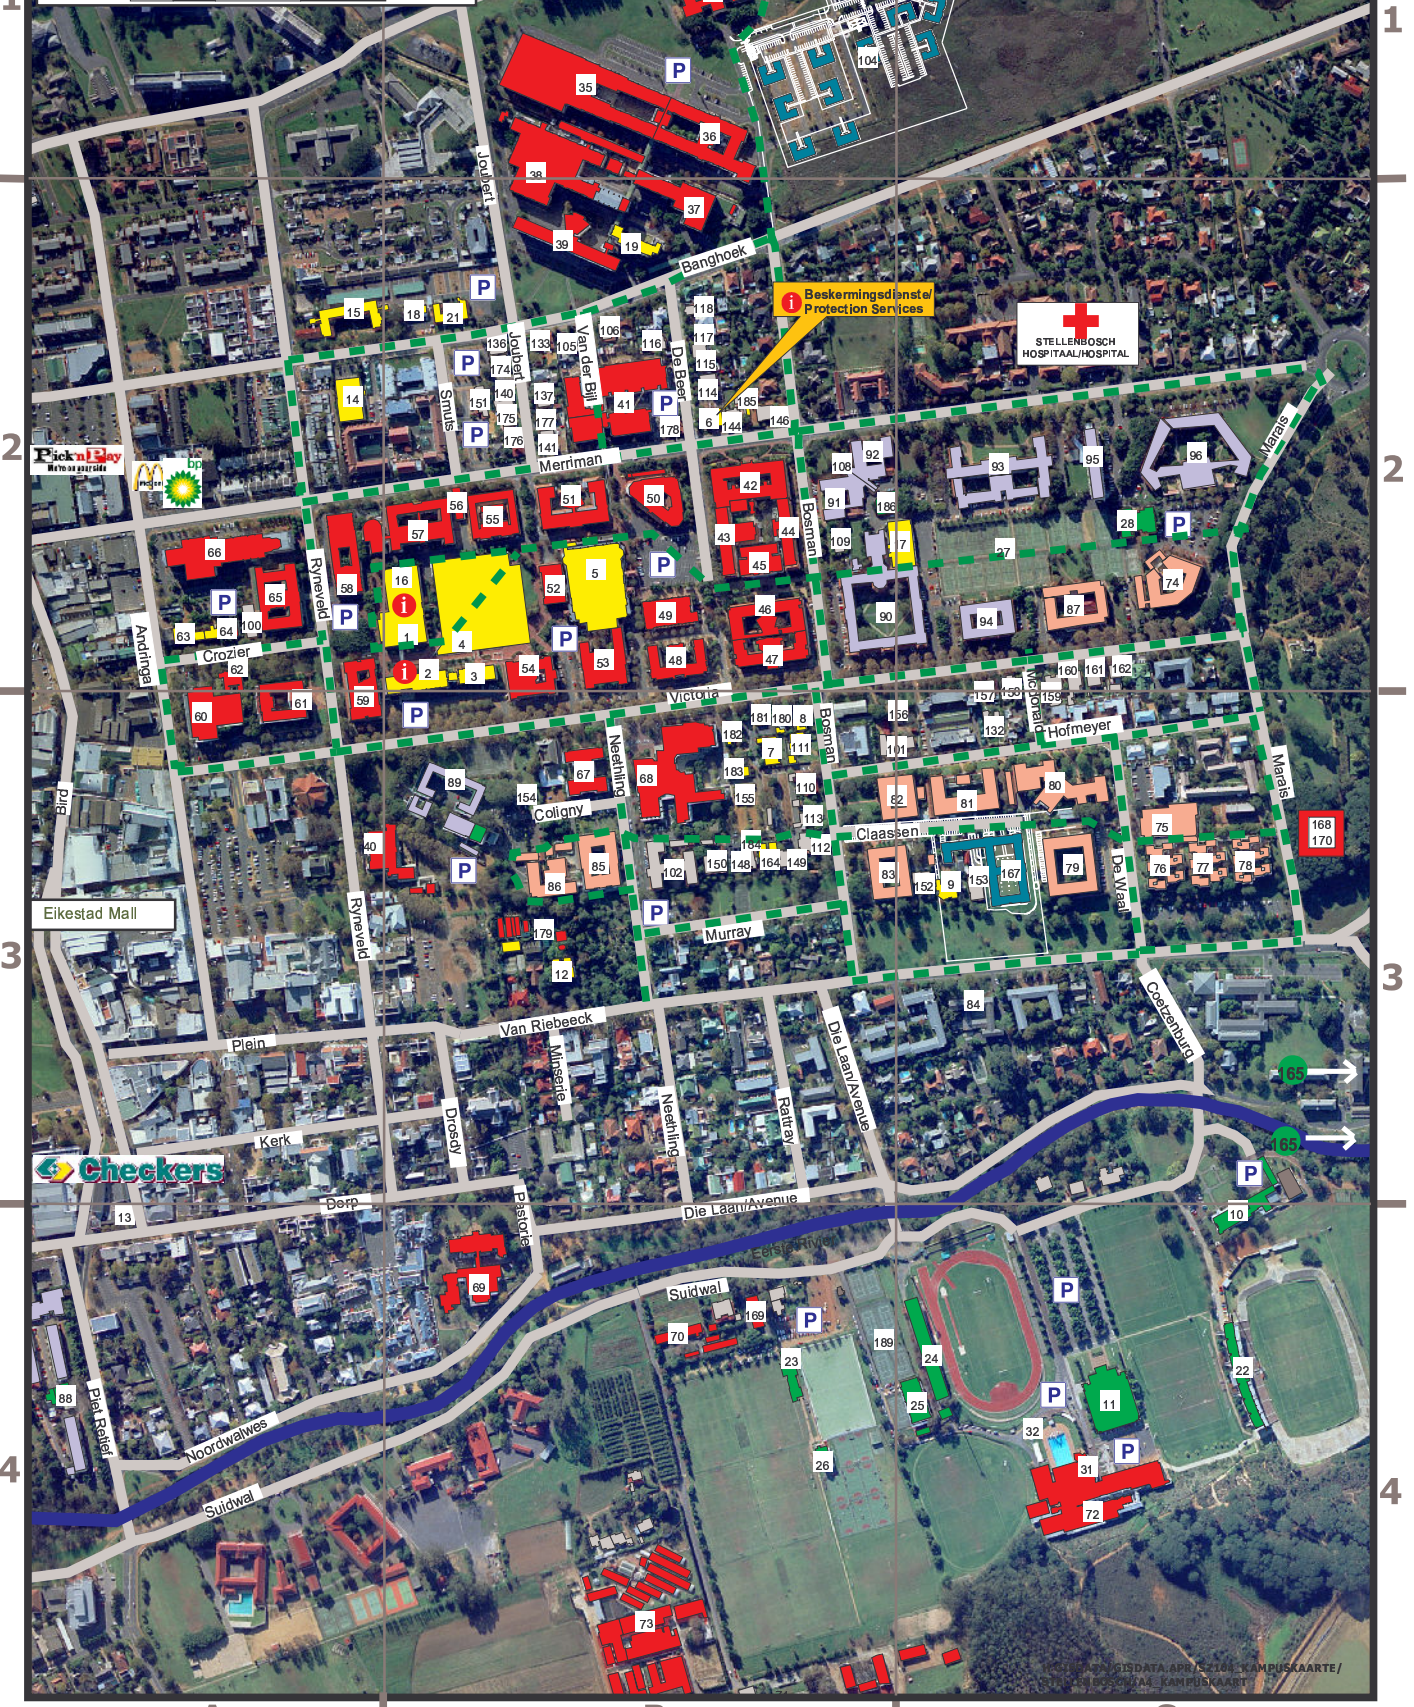

A

B

C

SLEUTEL / KEY

- Groenroete / Green Route
- Ondersteuningsdienste / Support Services
- Sport en Ontspanning / Sports and Recreation
- Akadies / Academic
- Vrouekoshuise / Women's Residences
- Manskoshuise / Men's Residences
- Gemengde Koshuise / Unisex Residences
- US Huise & Woonstelle / US Flats & Houses
- Info
- Parking / Parking
- Rivier / River

Pick n Pay

McDonald's

bp

Eikestad Mall

Checkers

PDF GENERATED BY GISDATA APR 12 2014 11:05 AM KAMPUSKAARTE / STYLSIE BOSZIJNZAAL KAMPUSKAART