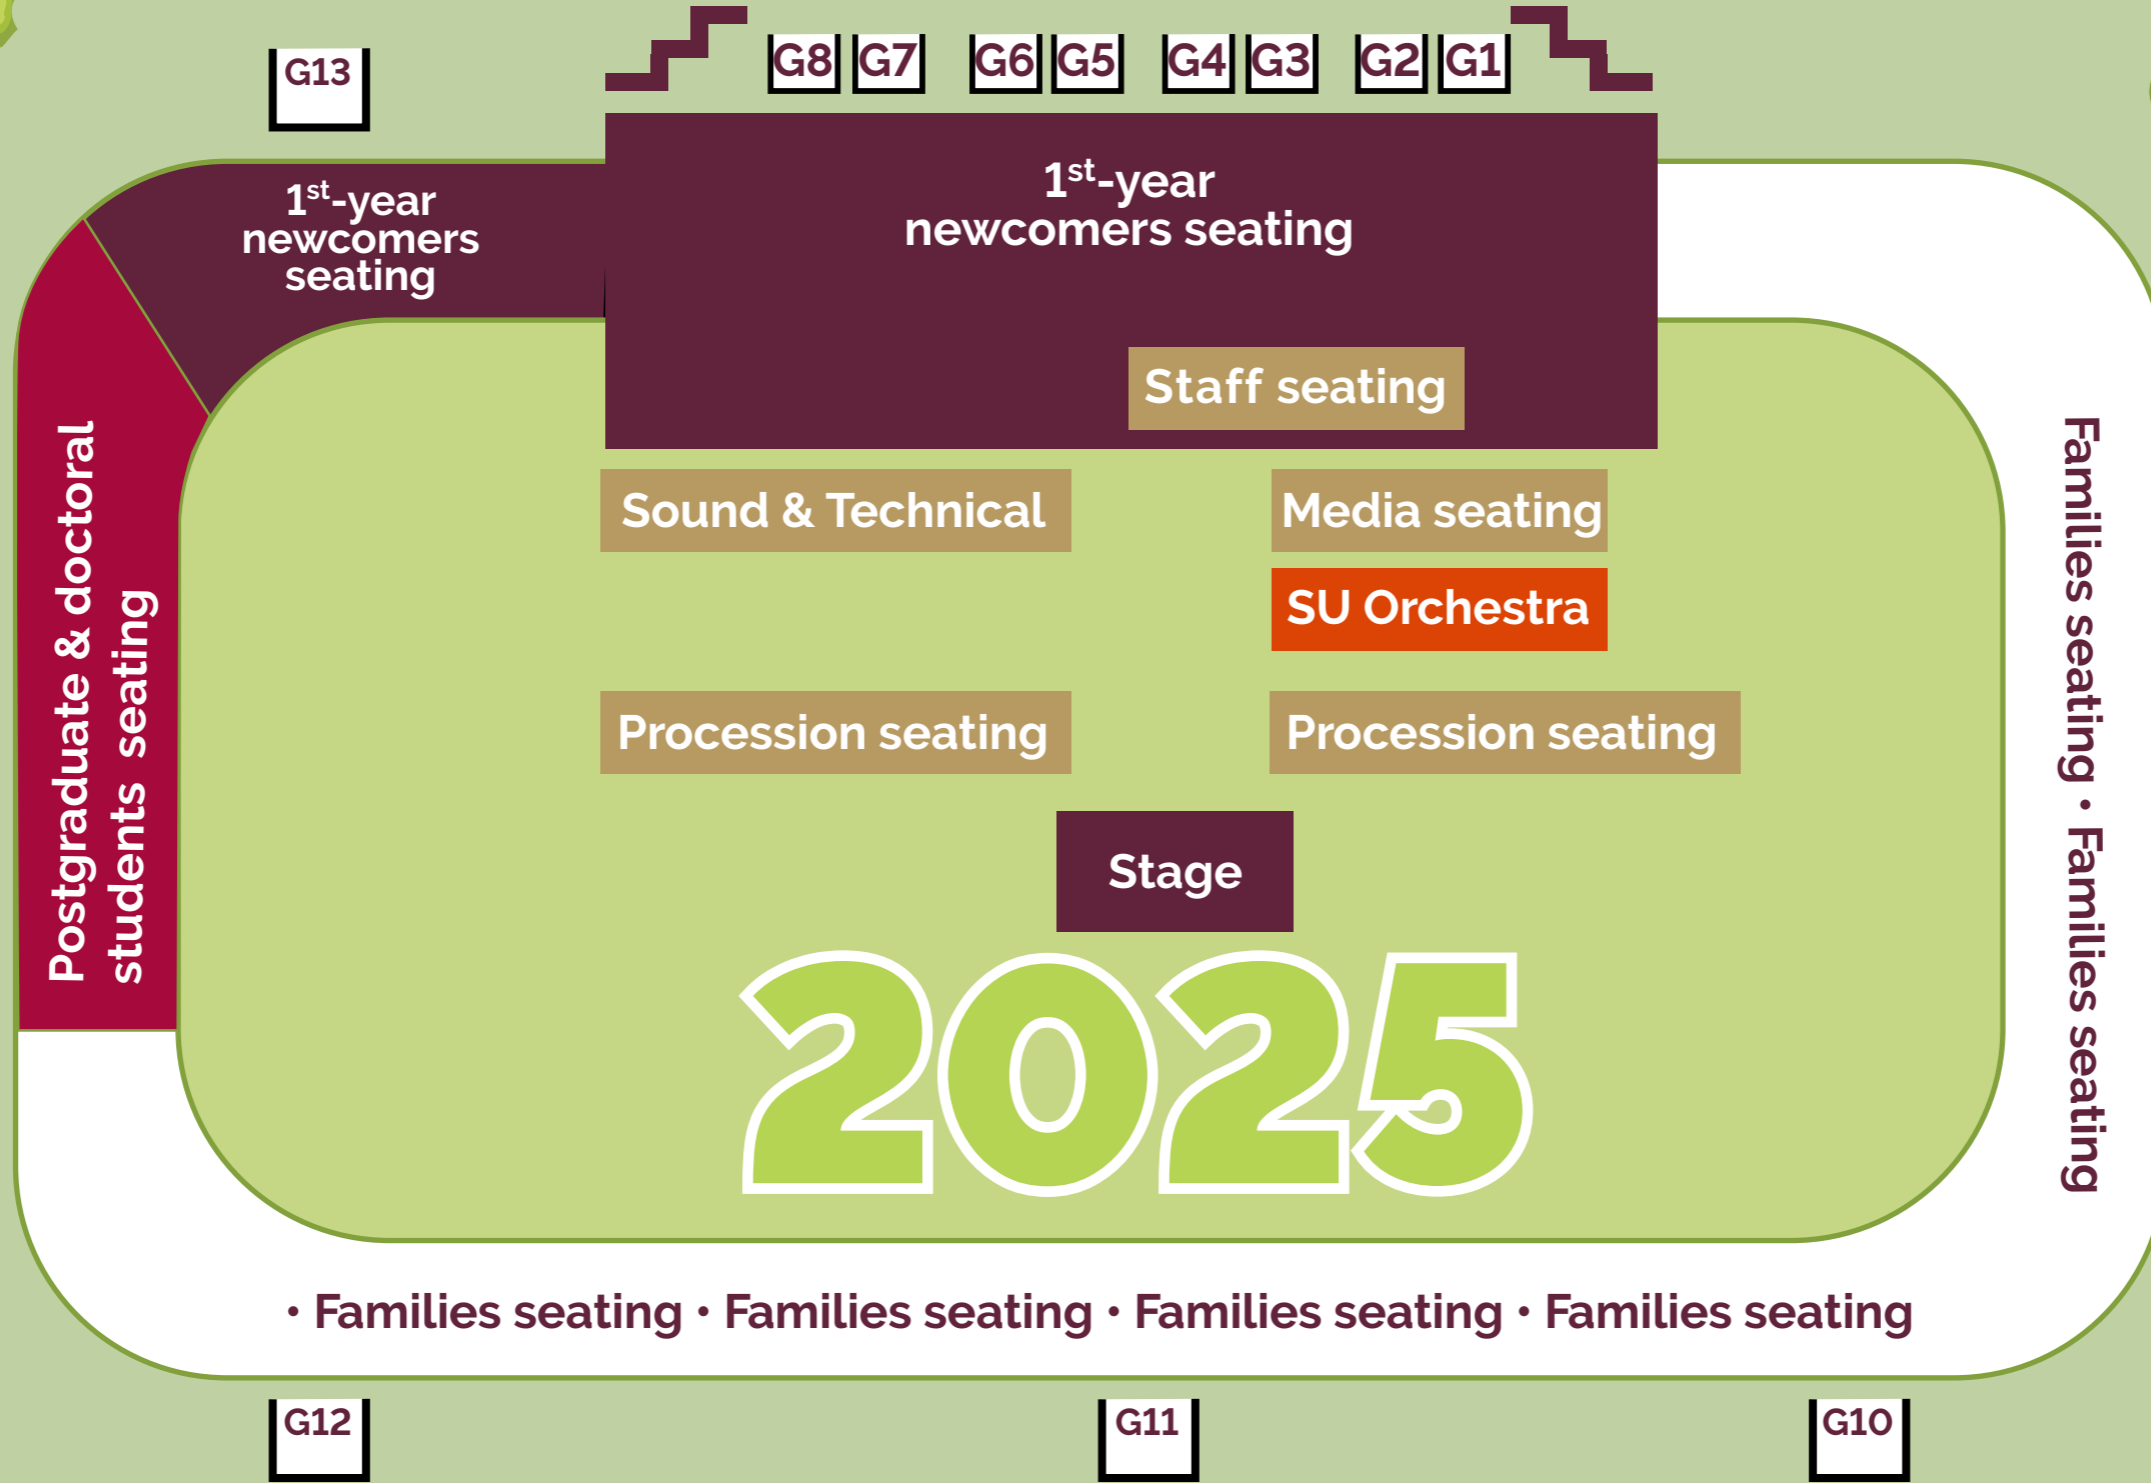

Main Pavilion

Danie Craven Stadium

- Gate 1 - 8** Newcomers and staff
- Gate 13** Postgraduate & doctoral students
- Gate 9 - 12** Families

Welgevalen
Parking Area

Coetzenberg
Parking Area

VIP Parking

PARKING
Rugby Field
F & G