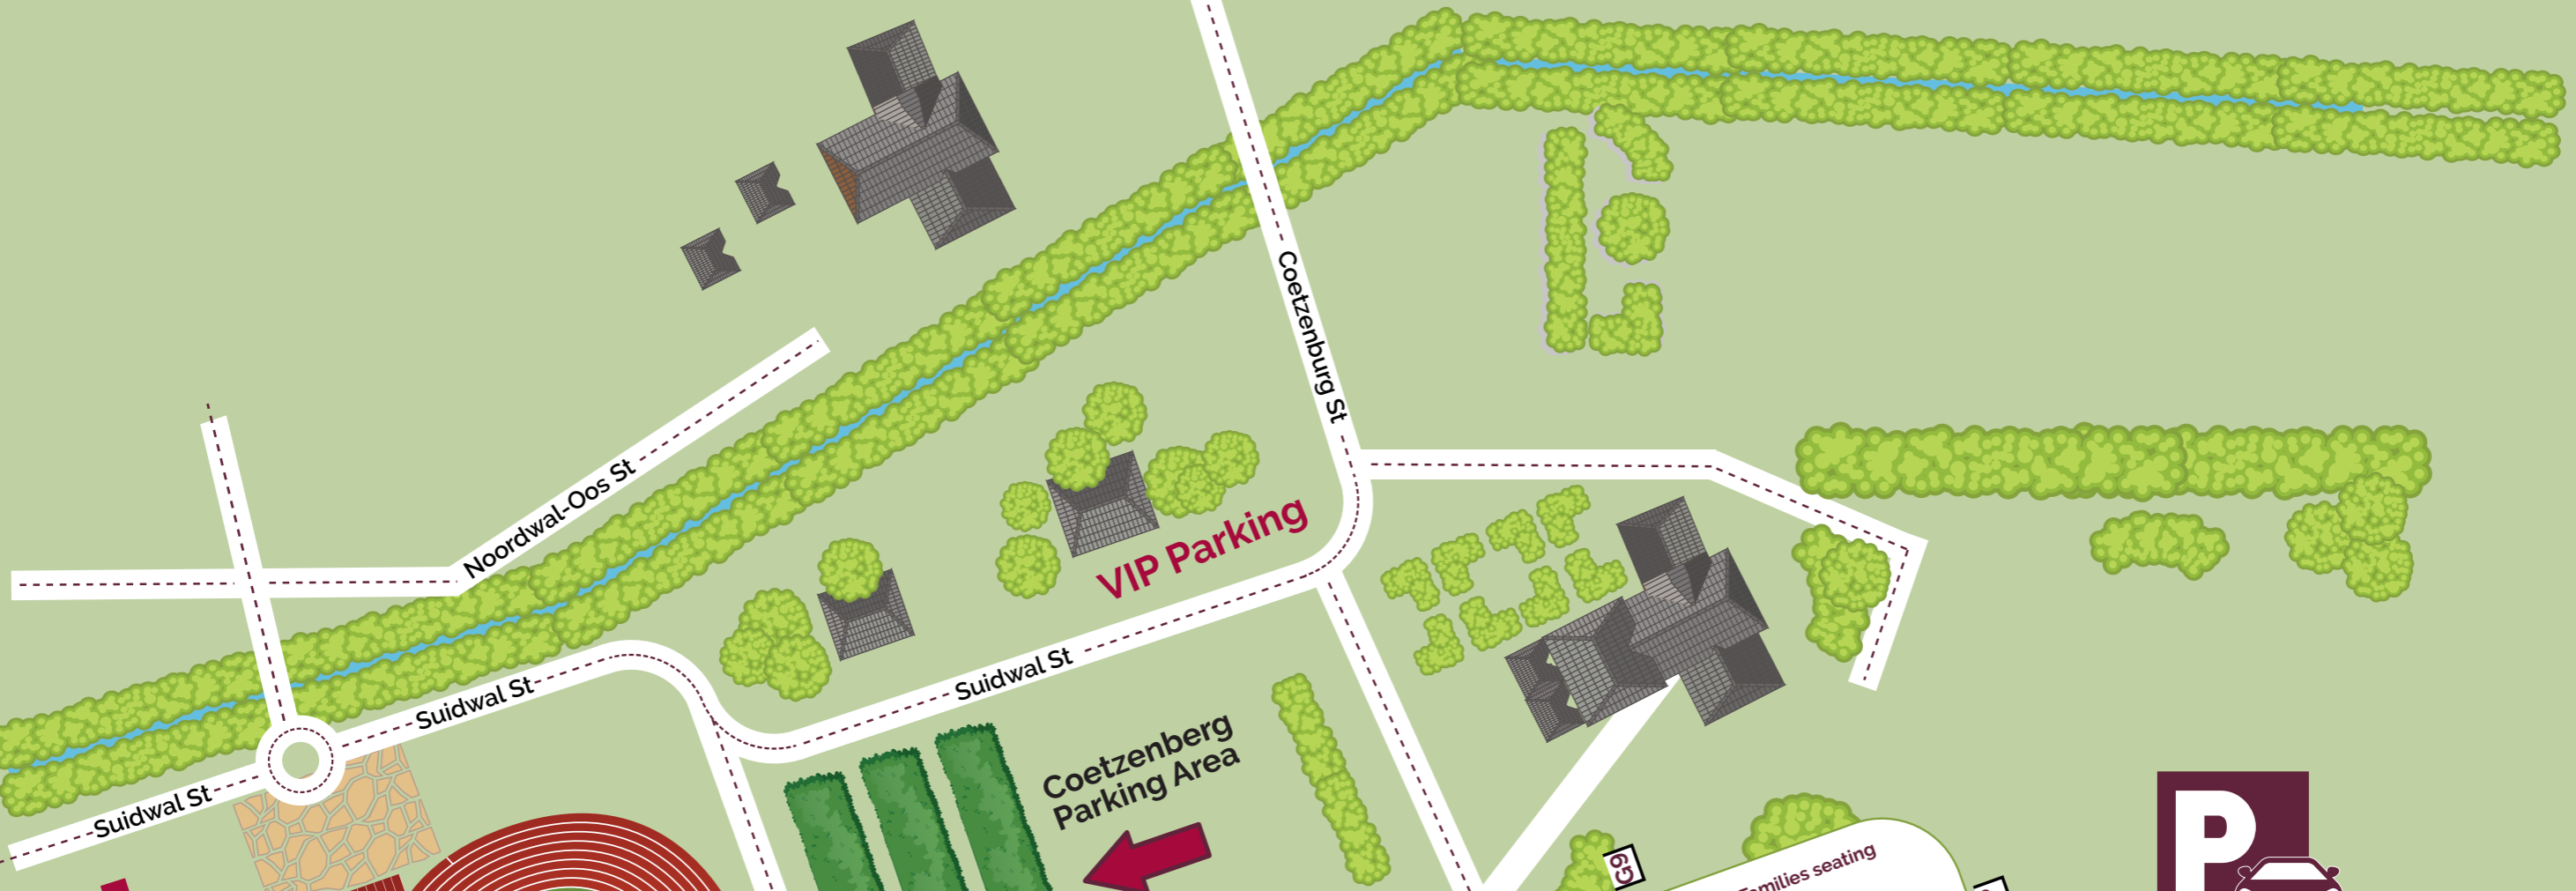

Main Pavilion

Danie Craven Stadium

- Gate 1 - 8** Newcomers and staff
- Gate 13** Postgraduate & doctoral students
- Gate 9 - 12** Families

Welgevalen
Parking Area

Coetzenberg
Parking Area

VIP Parking

PARKING
Rugby Field
F & G