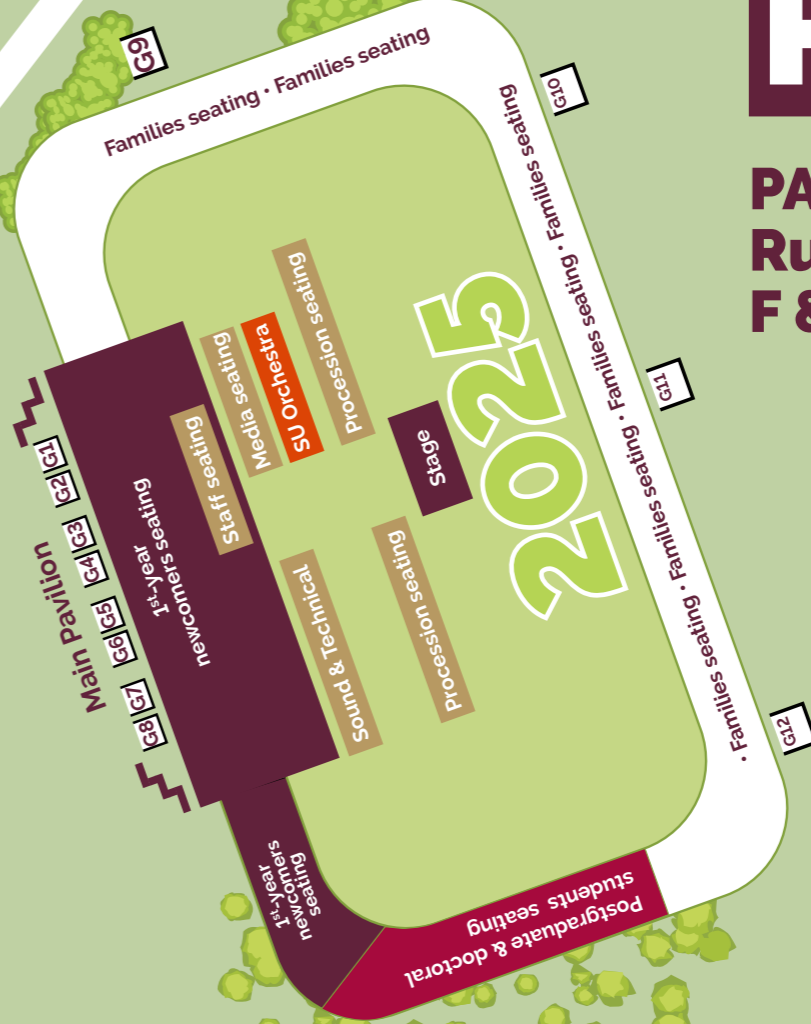

Main Pavilion

Danie Craven Stadium

- Gate 1 - 8** Newcomers and staff
- Gate 13** Postgraduate & doctoral students
- Gate 9 - 12** Families

Welgevalen
Parking Area

Coetzenberg
Parking Area

VIP Parking

PARKING
Rugby Field
F & G