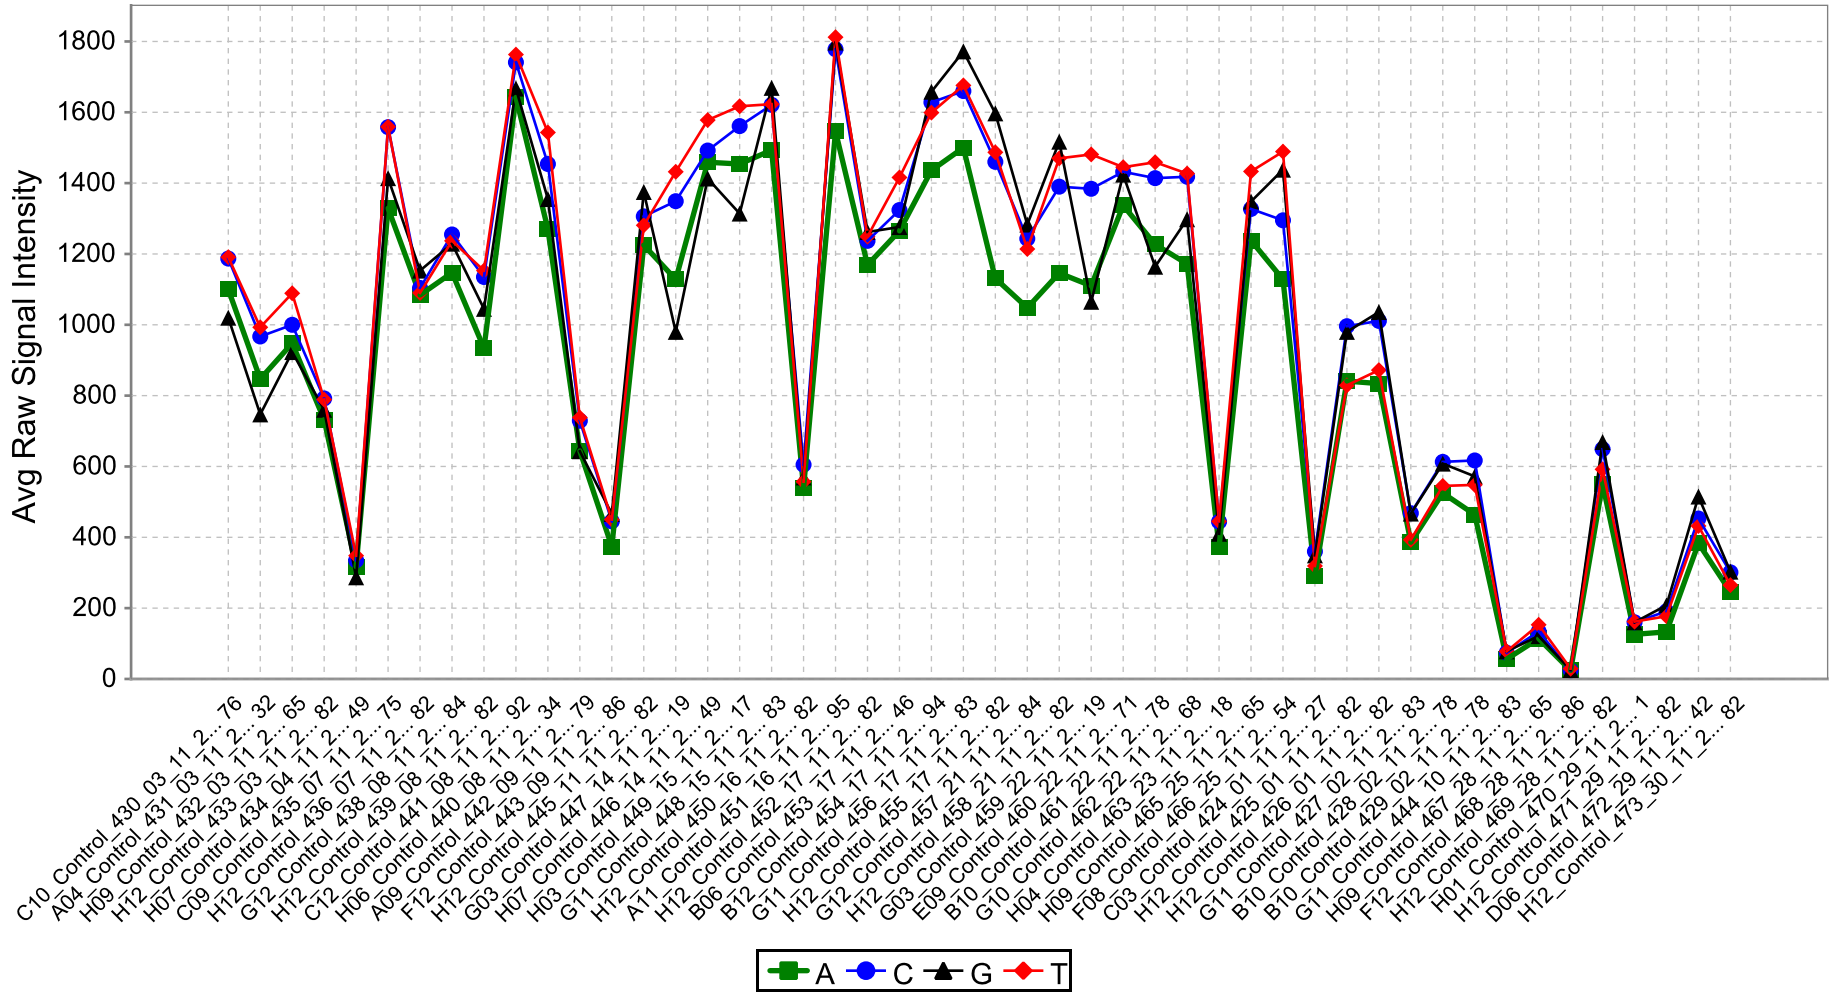

Signal Strength Report

Average Raw Signal Strength is the average relative fluorescent unit (rfu) for each dye
Signal : N = 53, Range = 24 - 1812, Median = 998, Mean = 900, StandardDev = 533

Signal Strength Report

Average Raw Signal Strength is the average relative fluorescent unit (rfu) for each dye
Signal : N = 53, Range = 24 - 1812, Median = 998, Mean = 900, StandardDev = 533